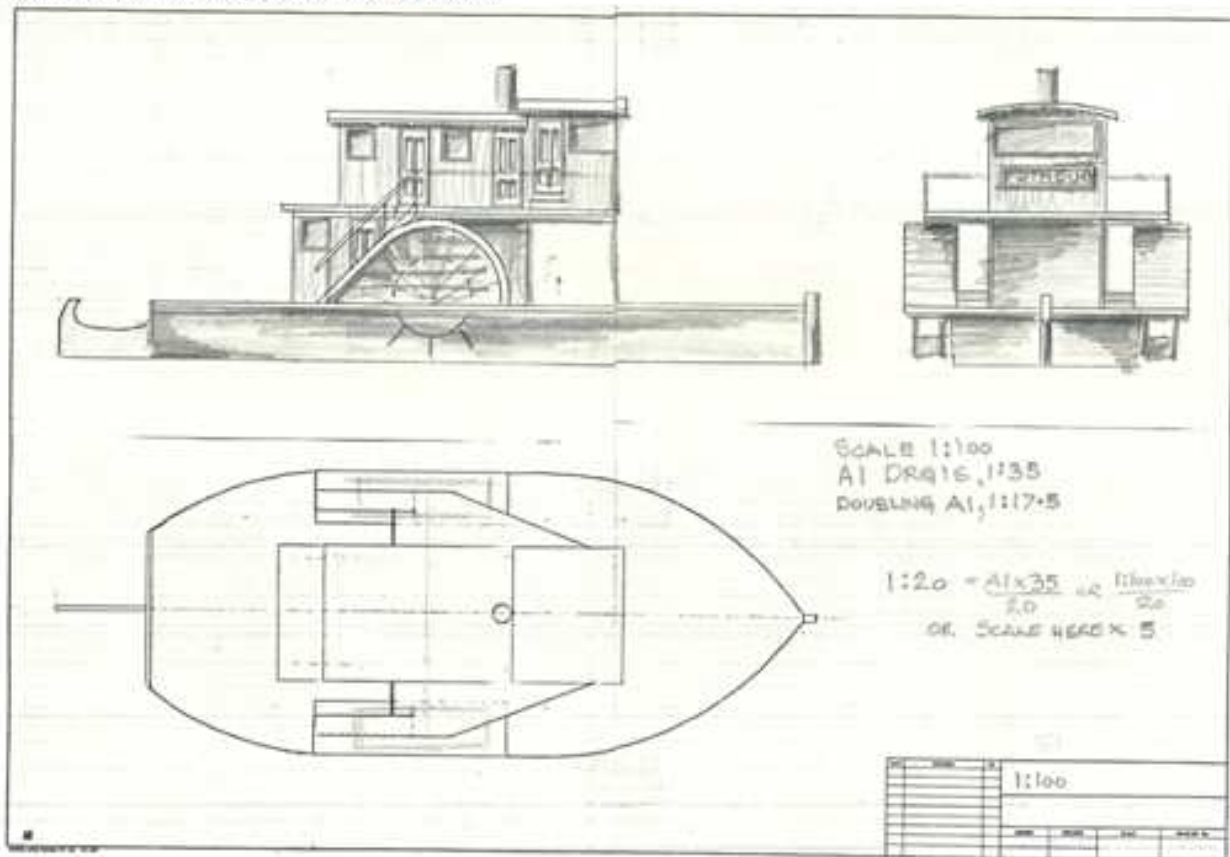

The BTR, River Boat based at Tabletop.

1/20th Scale model of ROTHBURY, foreshortened to capture the character yet stay manageable.

Sketches done in 1982, based on ROTHBURY.

The BTR, River Boat based at Tabletop.

The real ROTHBURY

The model under construction during November 1982.

The BTR, River Boat based at Tabletop.

The hull was 1/8" ply, the keel was for a flat bottom with internal keel stiffener to enable tight turns.

It has 27 MHz R/C, on-board battery, differential for independent Paddle control in addition to usual rudder.

The BTR, River Boat based at Tabletop.

The completed model on a neighbor's swimming pool for its maiden voyage in 1983.