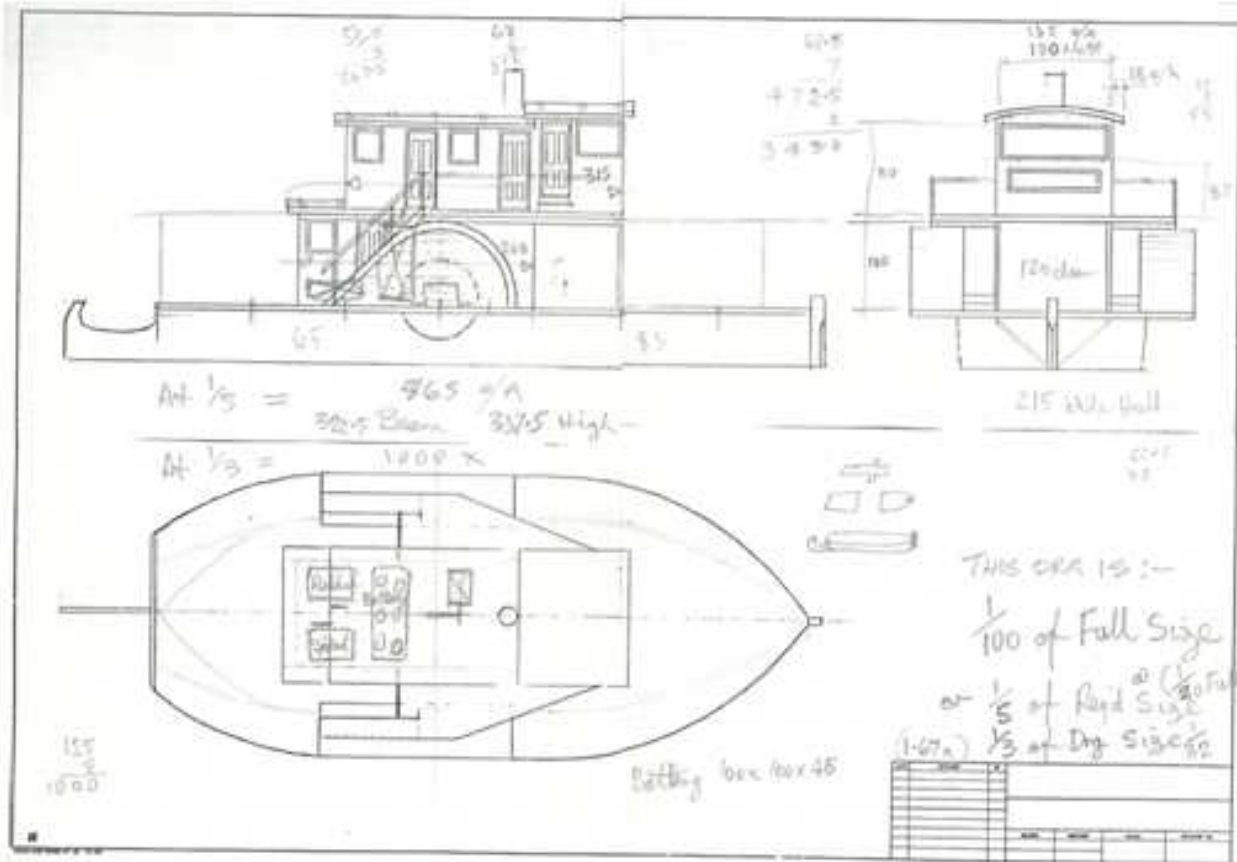

The BTR, River Boat based at Tabletop.

1/20th Scale model of ROTHBURY, foreshortened to capture the character yet stay manageable.

Sketches done in 1982, based on ROTHBURY.

The BTR, River Boat based at Tabletop.

The real ROTHBURY

The model under construction during November 1982.

The BTR, River Boat based at Tabletop.

The hull was 1/8" ply, the keel was for a flat bottom with internal keel stiffener to enable tight turns.

It has 27 MHz R/C, on-board battery, differential for independent Paddle control in addition to usual rudder.

The BTR, River Boat based at Tabletop.

The completed model on a neighbor's swimming pool for its maiden voyage in 1983.